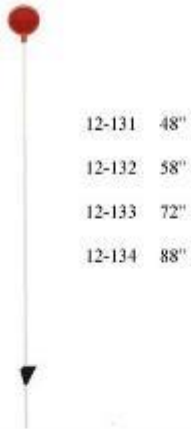

Driveway Markers

Single Colour Driveway Marker /
Balise Une Couleur