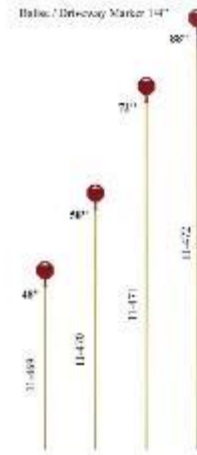

11-539 48"
Aluminum
with
Reflective #