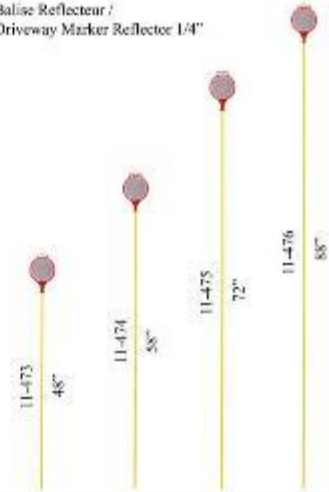

Balise Reflecteur /
Driveway Marker Reflecteur 1/4"